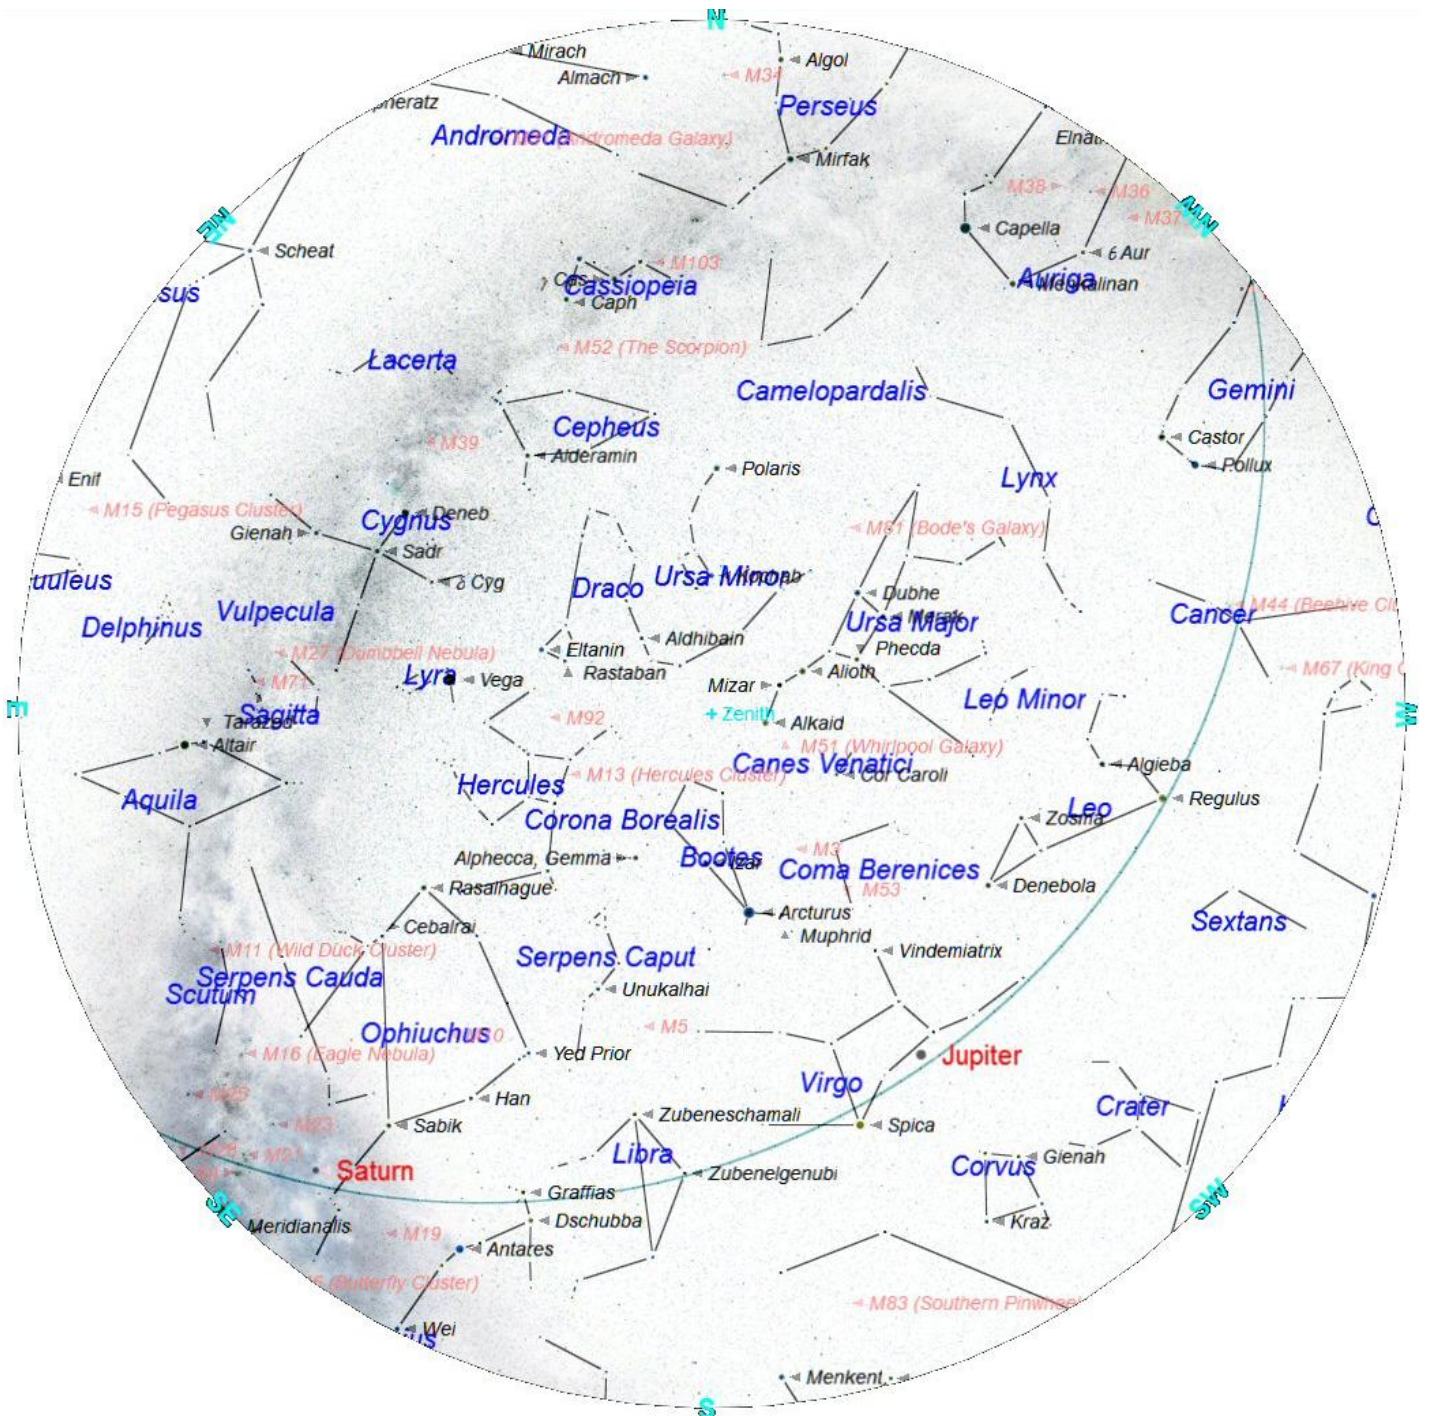

THE NIGHT SKY THIS MONTH

This chart below is included for printing off and use outdoors

Position yourself looking south and hold the chart above your eyes with south at the bottom.

The chart shows the sky at 22:00 on 15th June 2017