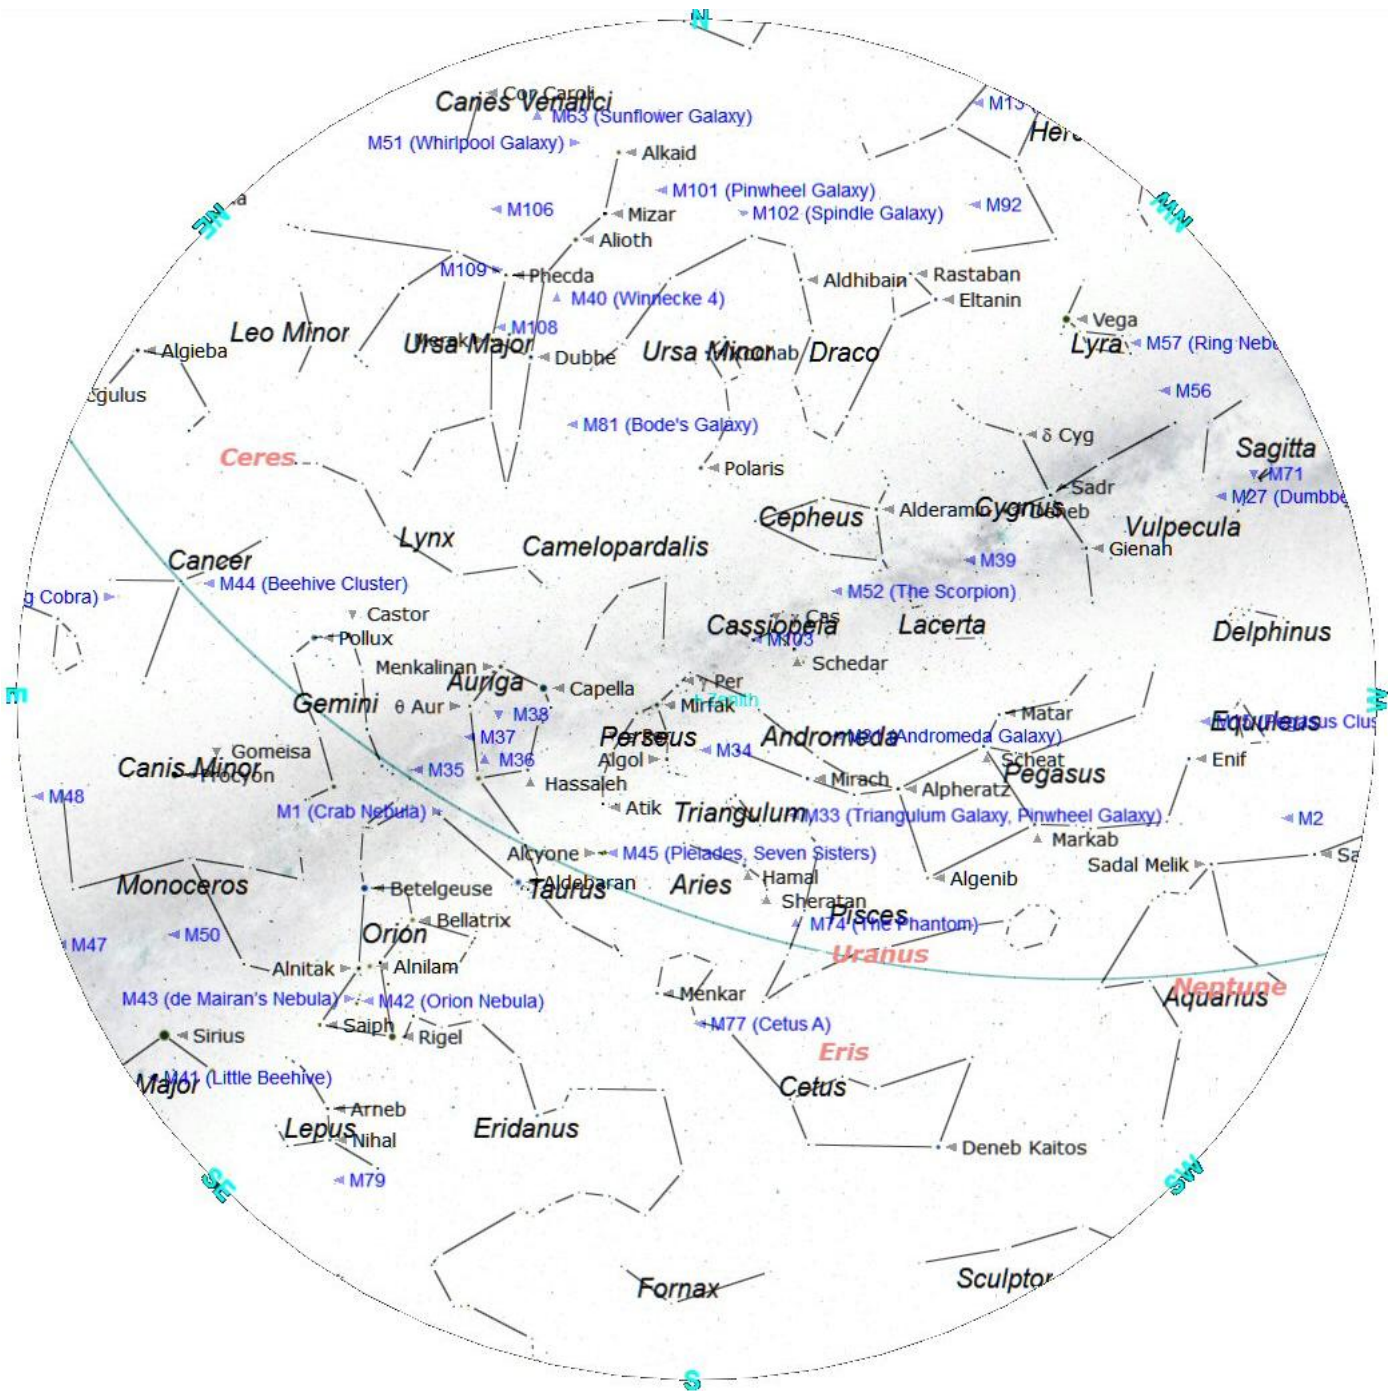

# THE NIGHT SKY THIS MONTH

This chart below is included for printing off and use outdoors

Position yourself looking south and hold the chart above your eyes with south at the bottom.

The chart shows the sky at 21:00 on 15<sup>th</sup> December 2017